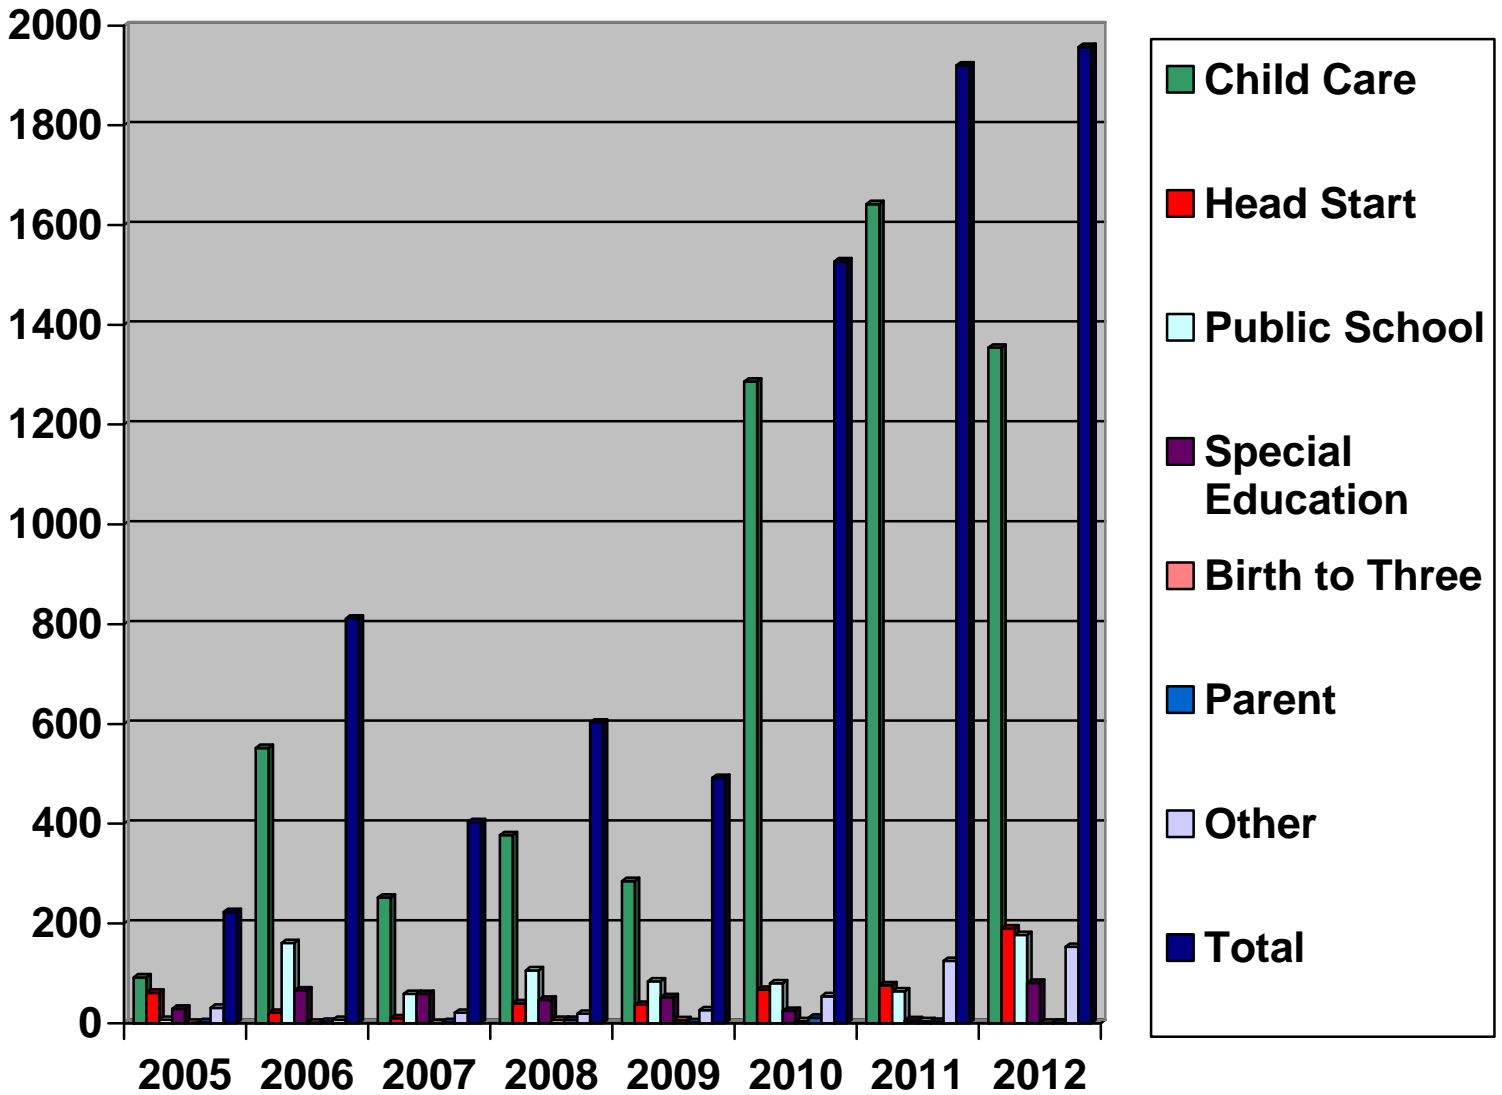

Wisconsin Model Early Learning Standards Training Report 2005-2012

Full Training Participation: 15 or more hours of training completed by participant area:

Wisconsin Model Early Learning Standards Full Training Participation Totals: 2005-2012

Participant Type	2005	2006	2007	2008	2009	2010	2011	2012	Total
Child Care	92	552	252	377	285	1286	1642	1354	5840
Head Start	61	21	10	40	37	67	76	190	502
Public School	7	161	59	106	84	80	64	177	738
Special Education	29	66	59	47	52	25	6	81	365
Birth to Three	1	1	0	7	6	4	4	1	24
Parent	2	3	2	7	2	11	3	1	31
Other*	31	7	21	19	26	54	125	153	436
Total	223	811	403	603	492	1527	1920	1957	7936