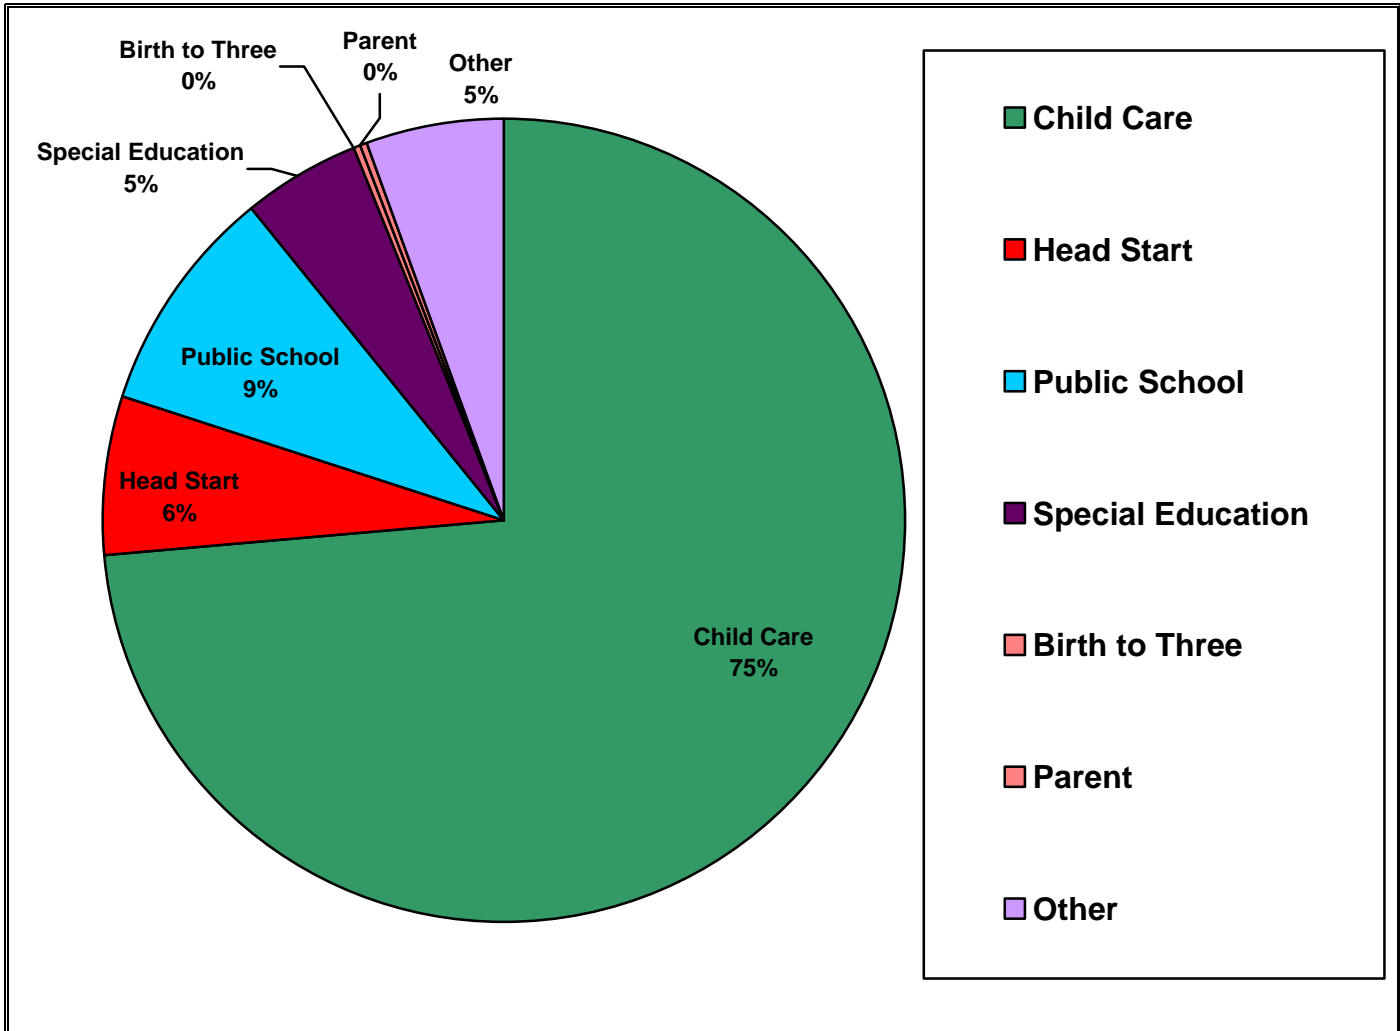

Full Training: Participation Totals 2005-2012

Seven Years of WMELS Full Session Training Delivery Participation Breakout:

Child Care	5840
Public School	738
Head Start	502
Special Education	365
Other*	436
Parent	31
Birth to Three	24
Total	7936

* The Category 'Other' includes higher education students, trainers, technical consultants, and other stakeholders.