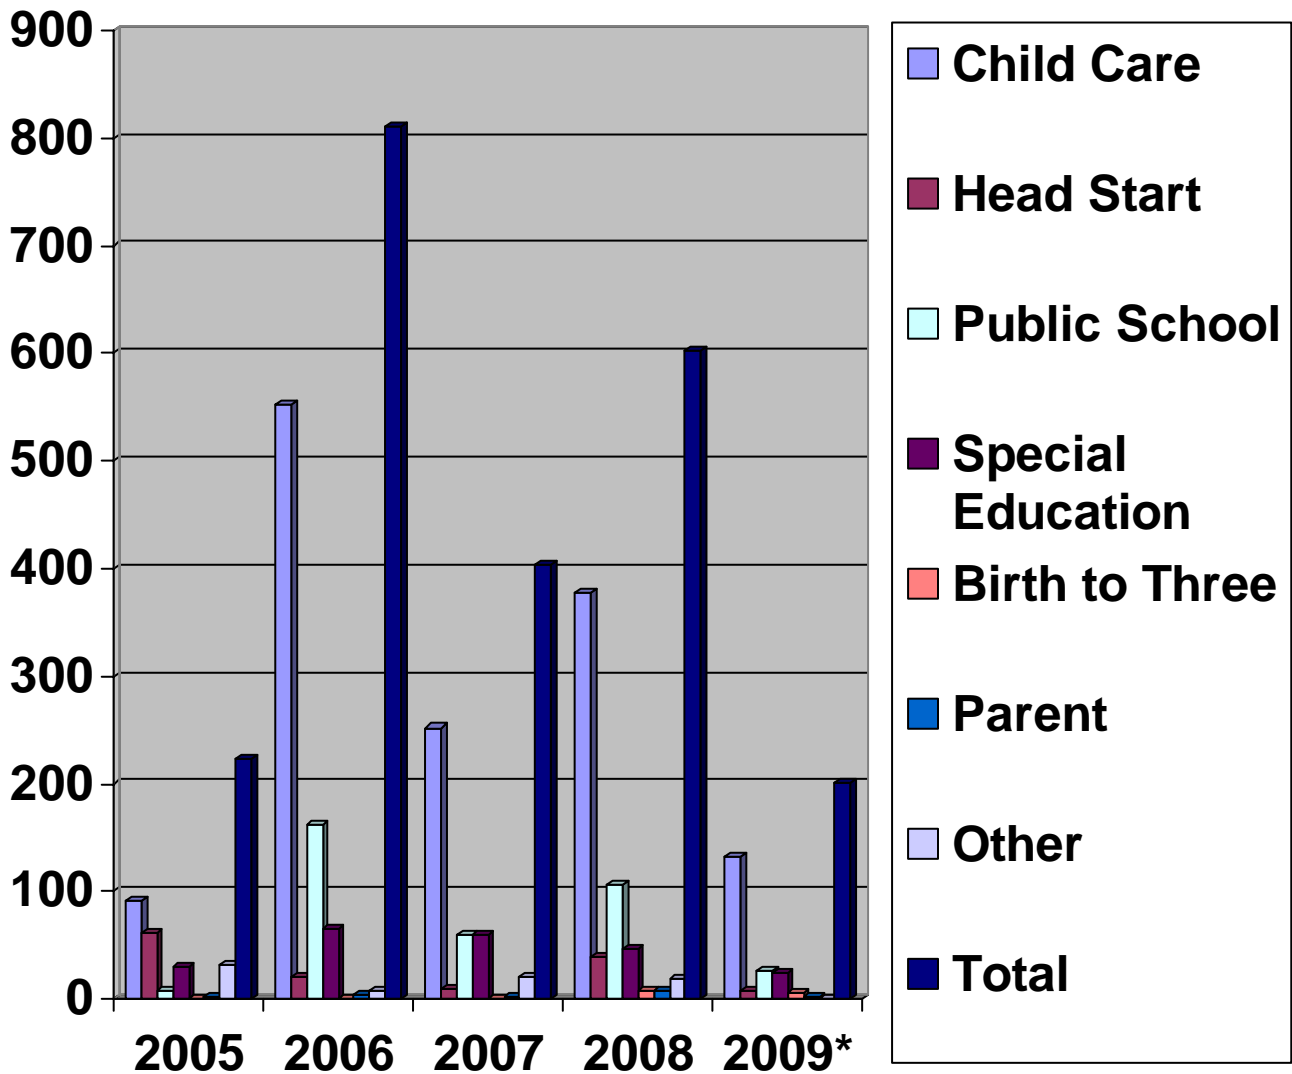

Wisconsin Model Early Learning Standards Training Report 2005-2009*

Full Training Participation: 15 – 18 hours of training completed by participant area:

Wisconsin Model Early Learning Standards Full Training Participation Totals: 2005-2009*

Participant Type	2005	2006	2007	2008	2009*	Total
Child Care	92	552	252	377	132	1,405
Head Start	61	21	10	40	8	140
Public School	7	161	59	106	27	360
Special Education	29	66	59	47	25	226
Birth to Three	1	1	0	7	6	15
Parent	2	3	2	7	2	16
Other	31	7	21	19	1	79
Total	223	811	403	603	201	2,241