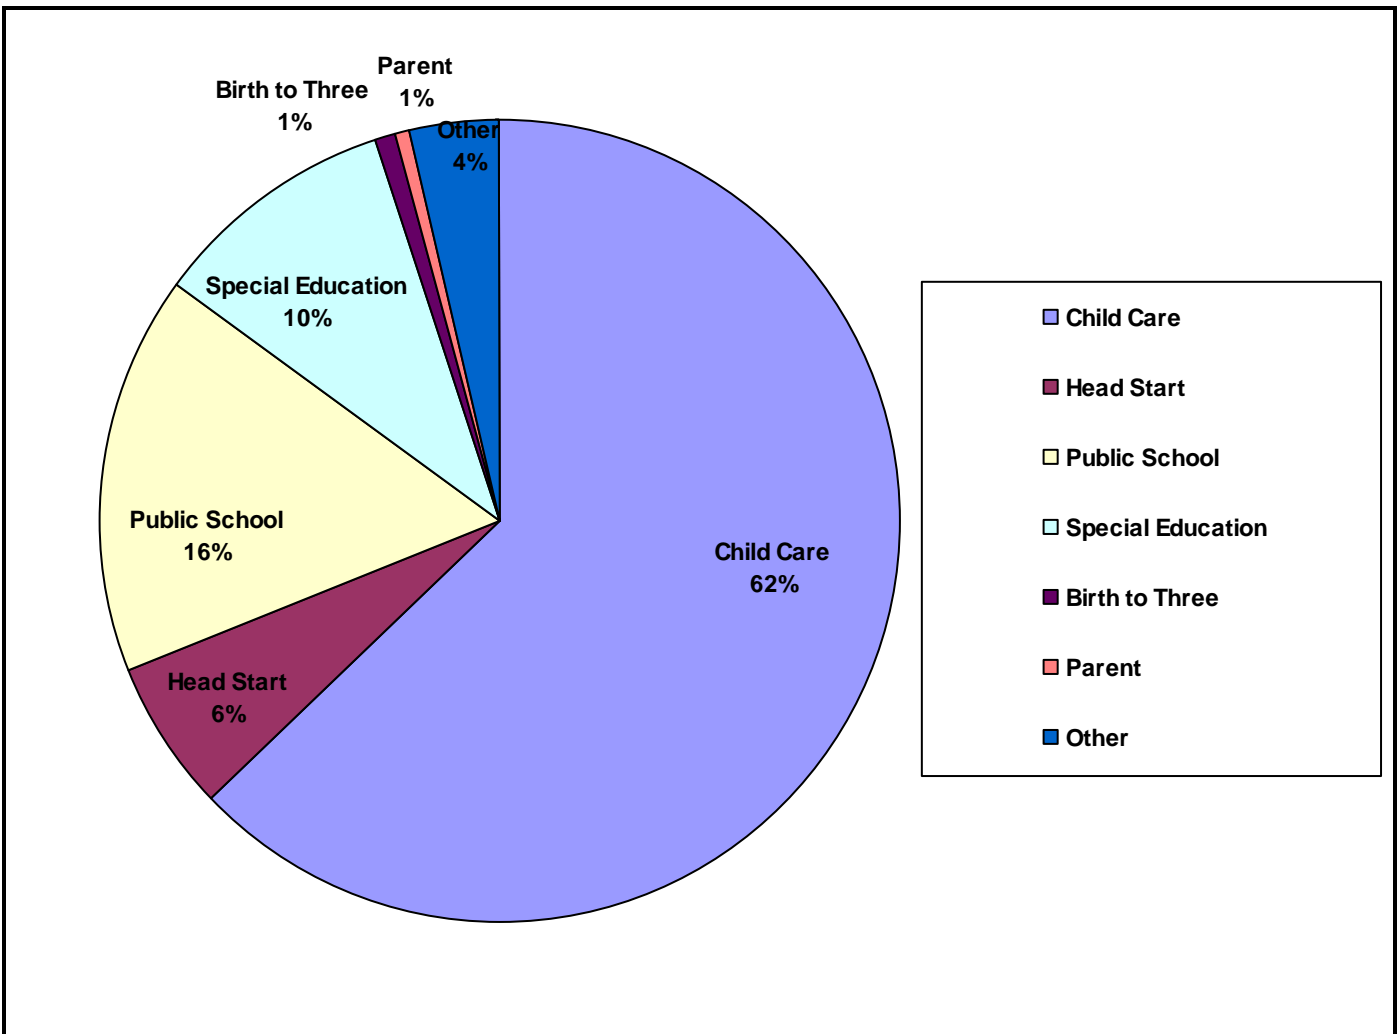

Full Training Participation Totals 2005-2009*

Child Care	1,405
Head Start	140
Public School	360
Special Education	226
Birth to Three	15
Parent	16
Other	79
Total	2,241